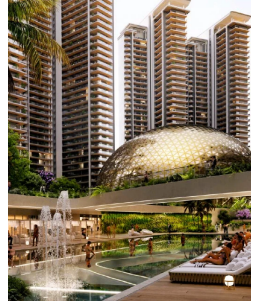

ELAN THE PRESIDENTIAL

ELAN The Presidential Sector 106, Gurgaon

Phone :

Web :

listing Summary

Published : Nov 16, 2024

listing Description

Elan Presidential is a high-end residential project by Elan Group, located in Sector 106, Gurgaon, near the Dwarka Expressway. Known for its luxurious offerings and modern architecture, this project targets those looking for an upscale, urban lifestyle. Elan Presidential combines contemporary design with exclusive amenities, making it an attractive option for investors and homeowners alike.

Key highlights of Elan Presidential:

Prime Location: Positioned along the Dwarka Expressway, Elan Presidential enjoys excellent connectivity to both Delhi and key parts of Gurgaon, making it a convenient choice for commuters.

Luxurious Amenities: The project boasts world-class amenities like a swimming pool, clubhouse, fitness center, sports facilities, and landscaped green spaces. It also includes dedicated spaces for leisure and entertainment, meeting the lifestyle demands of modern urban residents.